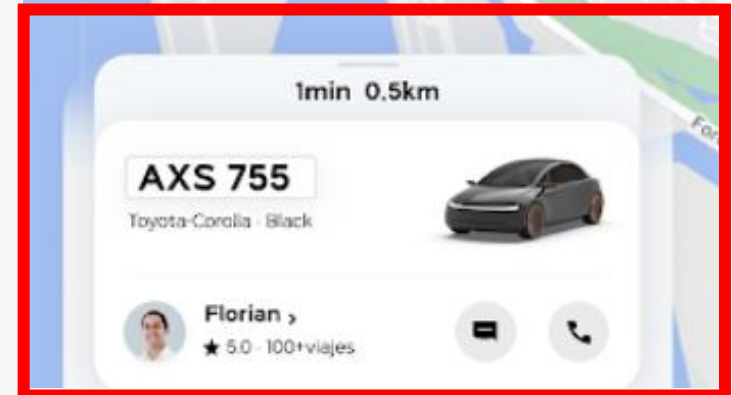

Step 5: Wait for **the assigned vehicle** at pickup location.

第五步：在上车点等待**为您匹配的车辆**。

- ✓ You can check the license plate number and the colour of the car here. Wait for it at pick up point.
- ✓ 你可以在这里查看车牌号码和车的颜色。在上车点等待。