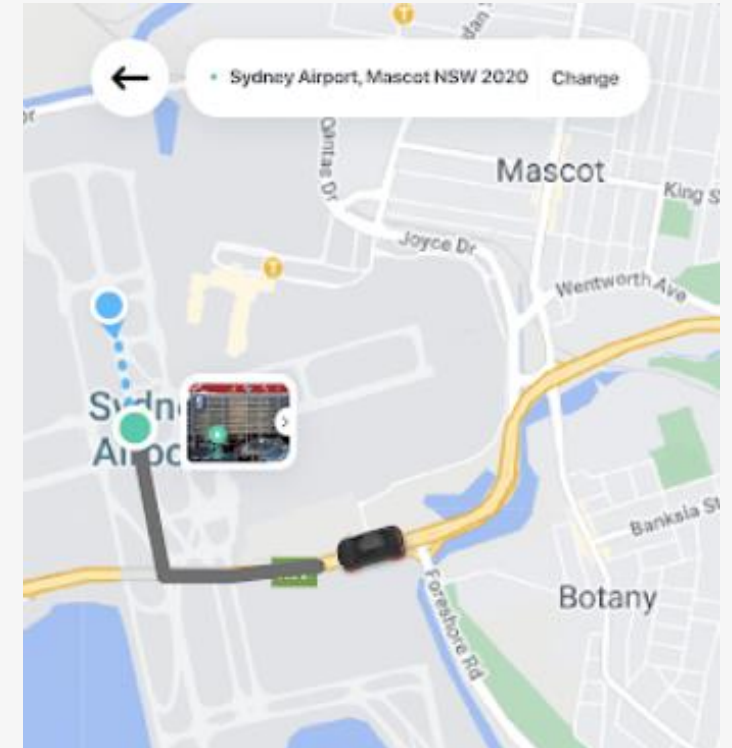

Step 5: Wait for **the assigned vehicle** at pickup location.

第五步：在上车点等待**为您匹配的车辆**。

- ✓ You can check the license plate number and the colour of the car here. Wait for it at pick up point.
- ✓ 你可以在这里查看车牌号码和车的颜色。在上车点等待。