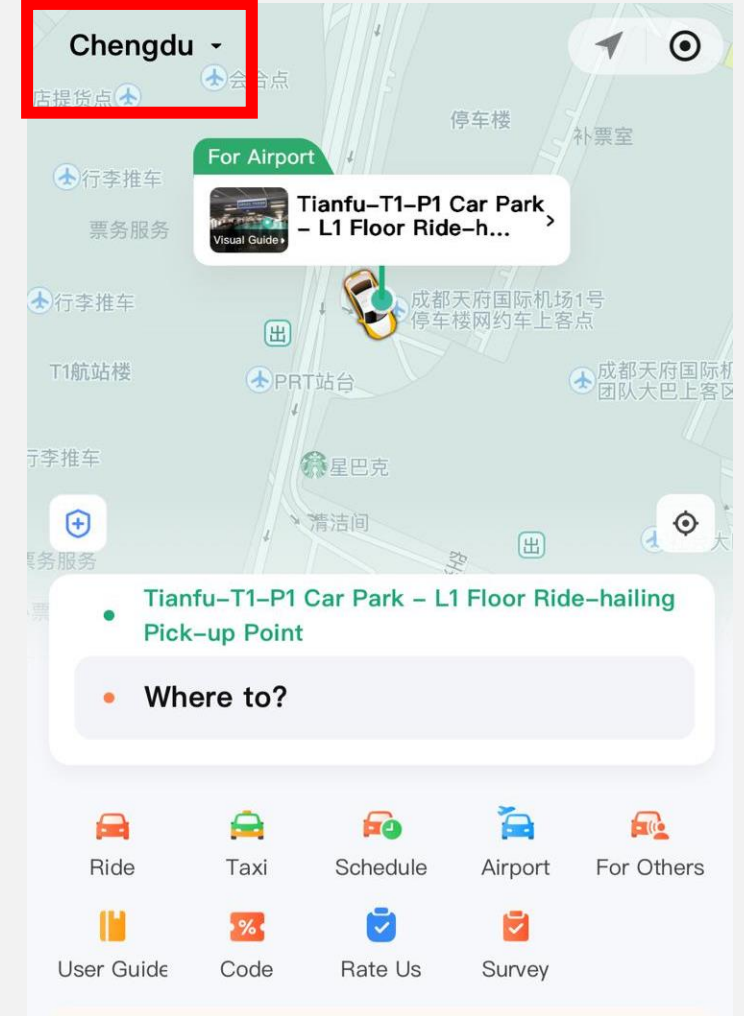

## Car-hailing pick up location: Chengdu Tianfu International Airport (TFU), L1

网约车上车点:  
成都天府国际机场(TFU), L1层

- Terminal 2 : Parking Lot 2, L1 Ride-hailing 2, follow the GREEN sign of Ride-hailing
- 二号航站楼：二号停车楼L1层网约车上客区2，跟随绿色的网约车指示牌

- Terminal 1 : Parking Lot 1, L1 Ride-hailing1
- 一号航站楼：一号停车楼L1层网约车上客区1

# Step 1: Use WeChat Search DiDi or download DiDi Application

第一步：使用微信小程序搜寻或下载滴滴出行应用程序

Android：[下载滴滴出行](#)

IOS：[下载滴滴出行](#)

**Step 2: Open DiDi APP, make sure you choose Chengdu.**

**第二步：打开滴滴出行APP，确保选择了成都市。**

## Step 3: Choose your **pick-up and drop-off location**.

第三步：选择您的**上车和下车地点**。

- ✓ Input text or Select on map for your pickup and drop-off location.
- ✓ 输入文字，或在地图选取您的上车和下车地点。