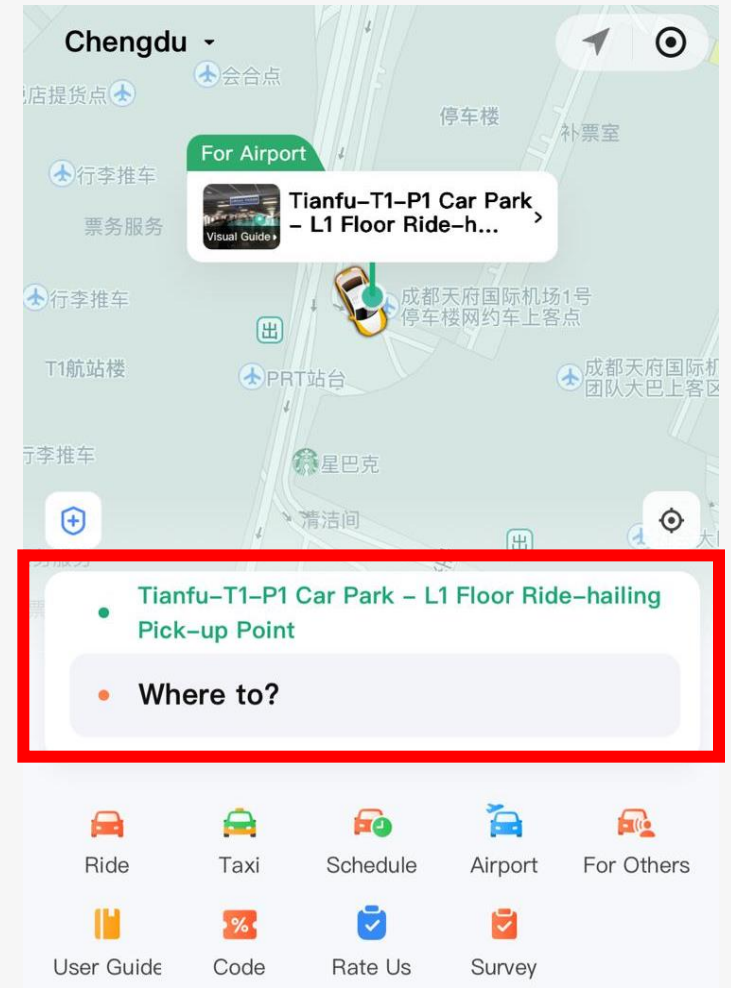

## Car-hailing pick up location: Chengdu Tianfu International Airport (TFU), L1

网约车上车点:  
成都天府国际机场(TFU), L1层

- Terminal 2 : Parking Lot 2, L1 Ride-hailing 2, follow the GREEN sign of Ride-hailing
- 二号航站楼：二号停车楼L1层网约车上客区2，跟随绿色的网约车指示牌

- Terminal 1 : Parking Lot 1, L1 Ride-hailing1
- 一号航站楼：一号停车楼L1层网约车上客区1

# Step 1: Use WeChat Search DiDi or download DiDi Application

第一步：使用微信小程序搜寻或下载滴滴出行应用程序

Android：[下载滴滴出行](#)

IOS：[下载滴滴出行](#)

**Step 2: Open DiDi APP, make sure you choose Chengdu.**

**第二步：打开滴滴出行APP，确保选择了成都市。**

## Step 3: Choose your **pick-up and drop-off location**.

第三步：选择您的**上车和下车地点**。

- ✓ Input text or Select on map for your pickup and drop-off location.
- ✓ 输入文字，或在地图选取您的上车和下车地点。